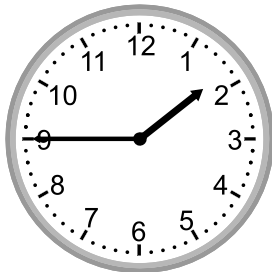

Telling time - 5 minute intervals

Grade 2 Time Worksheet

Write the time below each clock.

1.

2:40

2.

4:35

3.

12:15

4.

5:30

5.

6:15

6.

5:55

7.

1:45

8.

4:05

9.

5:00