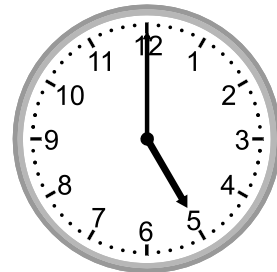

Telling time - 5 minute intervals

Grade 2 Time Worksheet

Write the time below each clock.

1.

2.

3.

4.

5.

6.

7.

8.

9.