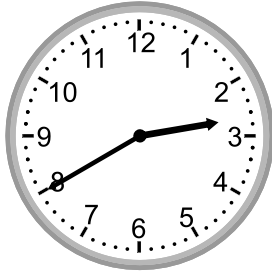

Telling time - 5 minute intervals

Grade 2 Time Worksheet

Write the time below each clock.

1.

2.

3.

4.

5.

6.

7.

8.

9.

Telling time - 5 minute intervals

Grade 2 Time Worksheet

Write the time below each clock.

1.

2:40

2.

4:35

3.

12:15

4.

5:30

5.