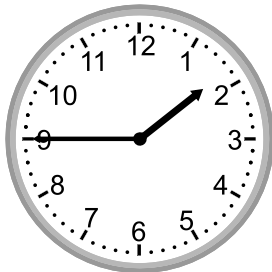

Telling time - 5 minute intervals

Grade 2 Time Worksheet

Write the time below each clock.

1.

2.

3.

4.

5.

6.

7.

8.

9.