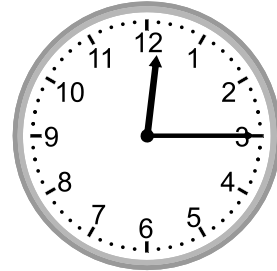

Telling time - 5 minute intervals

Grade 2 Time Worksheet

Write the time below each clock.

1.

2:40

2.

4:35

3.

12:15

4.

5:30

5.

6:15

6.

5:55

7.

1:45

8.

4:05

9.

5:00