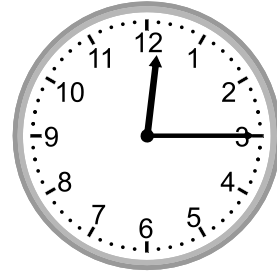

Telling time - 5 minute intervals

Grade 2 Time Worksheet

Write the time below each clock.

1.

2.

3.

4.

5.