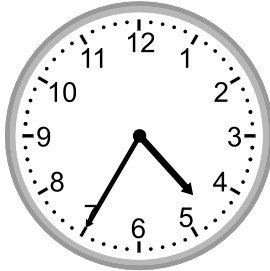

Telling time - 5 minute intervals

Grade 2 Time Worksheet

Write the time below each clock.

1.

2.

3.

4.

5.

6.

7.

8.

9.

Telling time - 5 minute intervals

Grade 2 Time Worksheet

Write the time below each clock.

1.

2:40

2.

4:35

3.

12:15

4.

5:30

5.