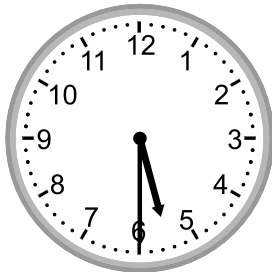

Telling time - 5 minute intervals

Grade 2 Time Worksheet

Write the time below each clock.

1.

2.

3.

4.

5.