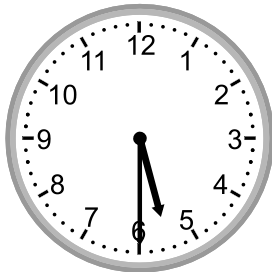

Telling time - 5 minute intervals

Grade 2 Time Worksheet

Write the time below each clock.

1.

2.

3.

4.

5.

2:40

2.

4:35

3.

12:15

4.

5:30

5.