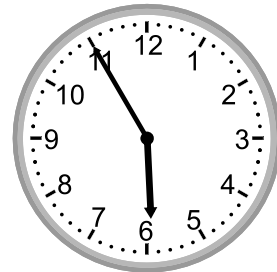

Telling time - 5 minute intervals

Grade 2 Time Worksheet

Write the time below each clock.

1.

2:40

2.

4:35

3.

12:15

4.

5:30

5.

6:15

6.

5:55

7.

1:45

8.

4:05

9.

5:00