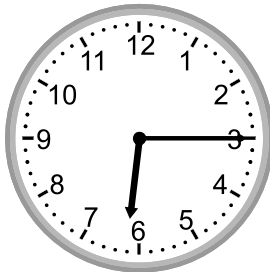

Telling time - 5 minute intervals

Grade 2 Time Worksheet

Write the time below each clock.

1.

2.

3.

4.

5.