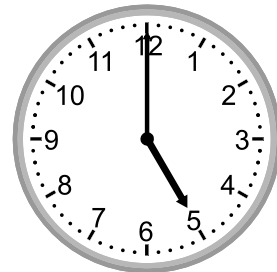

Telling time - 5 minute intervals

Grade 2 Time Worksheet

Write the time below each clock.

1.

2.

3.

4.

5.

6:15

6.

5:55

7.

1:45

8.

4:05

9.