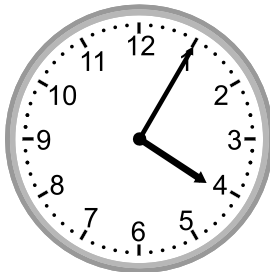

Telling time - 5 minute intervals

Grade 2 Time Worksheet

Write the time below each clock.

1.

2.

3.

4.

5.

6.

7.

8.

9.