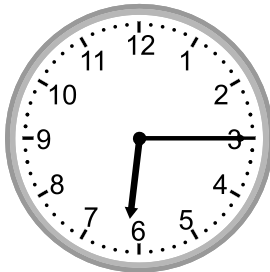

Telling time - 5 minute intervals

Grade 2 Time Worksheet

Write the time below each clock.

1.

2.

3.

4.

5.

2:40

2.

4:35

3.

12:15

4.

5:30

5.