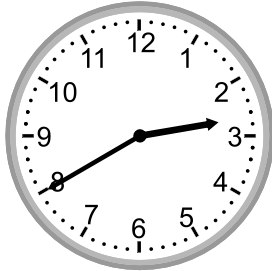

Telling time - 5 minute intervals

Grade 2 Time Worksheet

Write the time below each clock.

1.

2.

3.

4.

5.