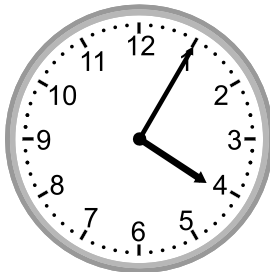

Telling time - 5 minute intervals

Grade 2 Time Worksheet

Write the time below each clock.

1.

2.

3.

4.

5.

6:15

6.

5:55

7.

1:45

8.

4:05

9.