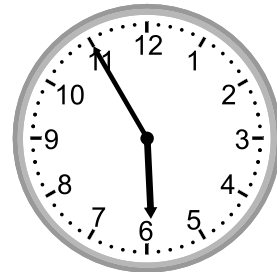

Telling time - 5 minute intervals

Grade 2 Time Worksheet

Write the time below each clock.

1.

2.

3.

4.

5.

6.

7.

8.

9.